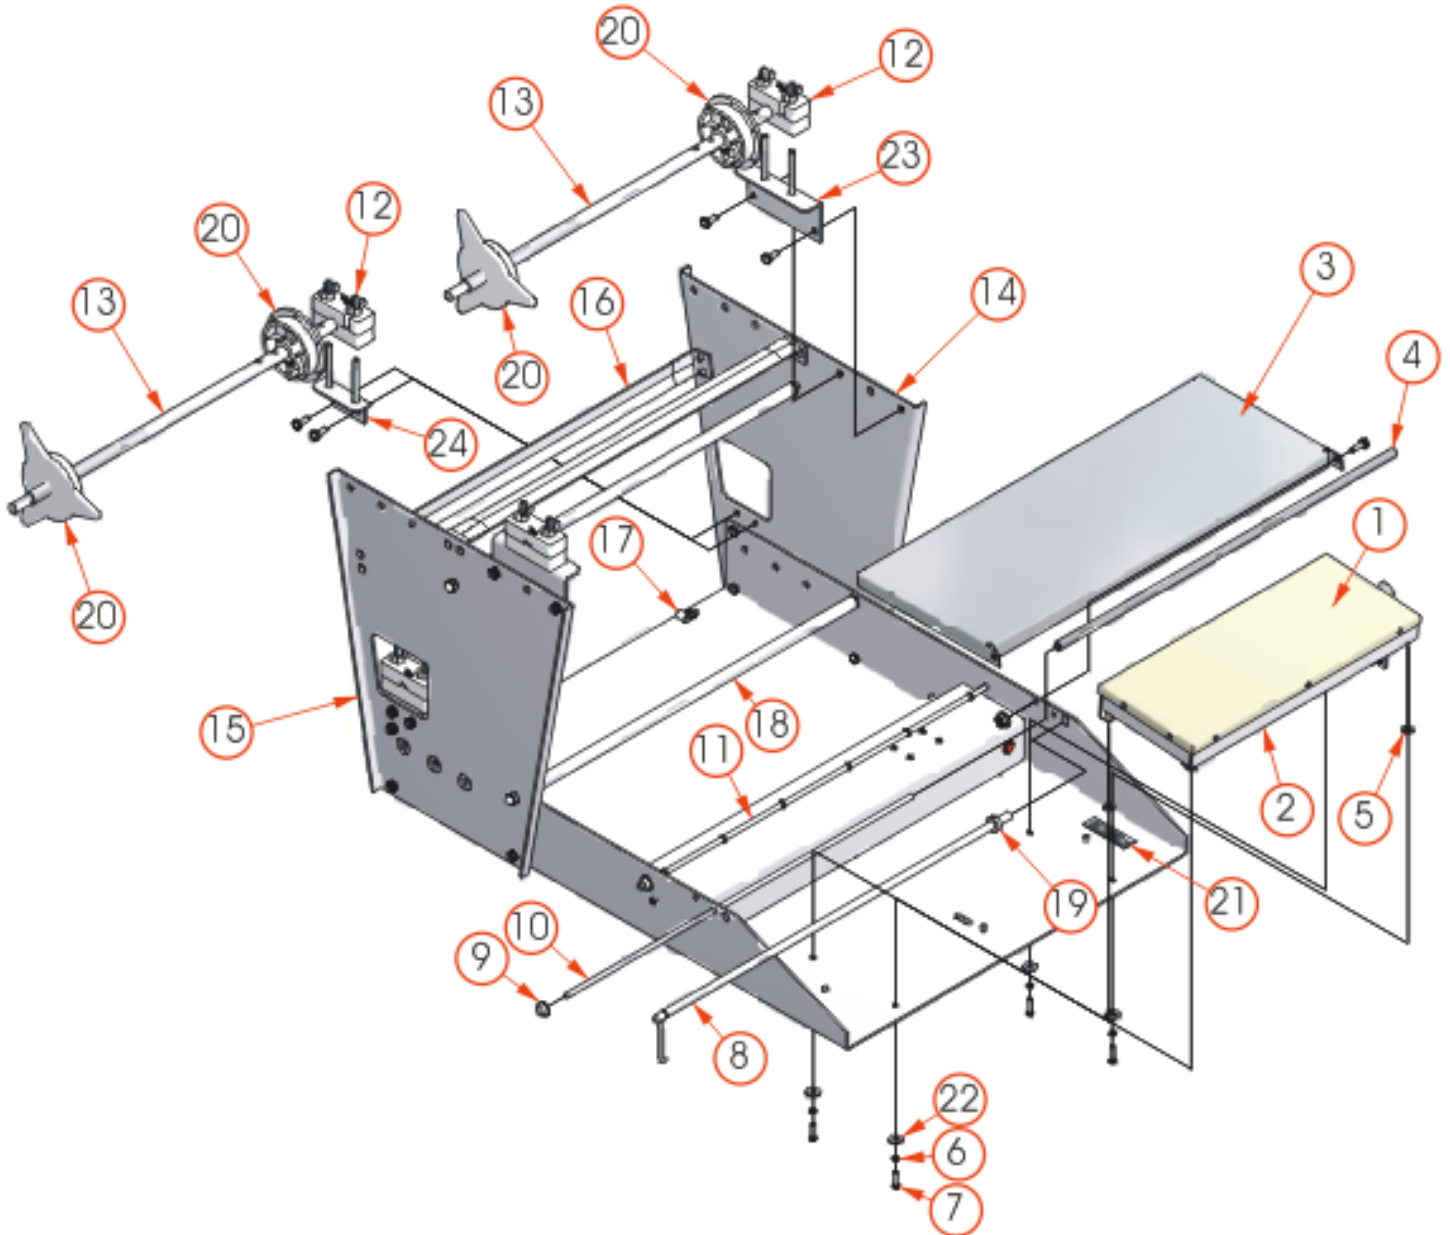

# Parts Breakdown

Model SE-US-0533-T 14431

# Parts Breakdown

---

## Model SE-US-0533-T 14431

Item No.	Description	Position	Item No.	Description	Position	Item No.	Description	Position
76356	Non-Stick Cover 6" x 15" for 14431	1	76364	Shaft Retainer for 14431	9	76372	Vinyl Camp for 14431	17
76333	Hot Plate Assembly 6x15 for 14431	2	76365	Film Guide Shaft 22 3/4"-L for 14431	10	76373	Film Separator Roller for 14431	18
76358	Wrapping Bridge for 14431	3	76366	Film Guide Shaft 22 3/4"-L for 14431	11	76374	Cut-Off Rod Collar for 14431	19
76359	Film Guide Tube for 14431	4	76367	Bearing Block Set for 14431	12	76375	Film Core Adapter Kit for 14431	20
76360	Fiber Insulator Washer for 14431	5	76368	Film Core Axle 21 15/16"-L for 14431	13	76376	Hi-Lo Decal for 14431	21
76361	Lock Washer for 14431	6	76369	Right Hand Side Plate for 14431	14	76377	No-10 Flat Washer for 14431	22
76362	Hex Head Cap Screw for 14431	7	76370	Left Hand Side Plate for 14431	15	76378	Bearing Block Support Bracket for 14431	23
76363	Cut-Off Hot Rod 23"-L for 14431	8	76371	Support Bracket for 14431	16	76379	Bearing Block Support Bracket for 14431	24